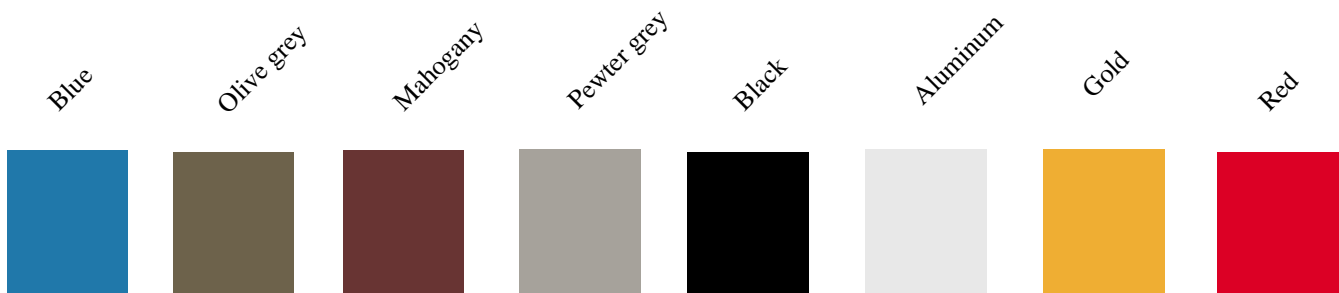

Watchdog Latch

Watchdog Latch is a self-latching safety device that prevents a door from opening yet allowing adults easy entry/exit

- PERFECT FOR DOORS LEADING TO POOL AREA!!!
- USE FOR BACKYARD, FRONTYARD, GARAGE & SHOP DOORS
- SELF-LATCHING
- NO USER INPUT REQUIRED TO SECURE
- EASY ENTRY / EXIT FOR ADULTS
- MOUNTED OUT OF REACH OF CHILDREN
- EASY TO INSTALL
- AGES 1-5

How it works

Watchdog Latch is a self-latching device that grabs the edge of any type of hinged door. The device is mounted out of reach making it difficult for a child to operate, but, at the same time easy for an adult to push aside when entering or exiting a room. The spring-steel shaft is very strong and has a natural curve that matches the door's swing for proper contact.

Hooks Come in a Variety of Colors

*Colors are approximate and can vary between batches